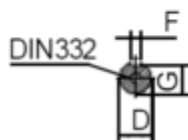

# Data Sheet

Article number: 250300750425

Description: Kleedrive T3C 132M-4 7.5KW 1400 rpm  
3x400/690V 50HZ IP55 B14 Eff=90,4%

## Measures

AA = 263	K = Ø12	TBW = 134
AC = Ø259	L = 5005	
AD = 332	M = 165	
D = Ø38	N = 130	
E = 80	P = 200	
F = 10	S = 3.5	
G = 33	TBH = 134	
HD = 200	TBS = 61.5	