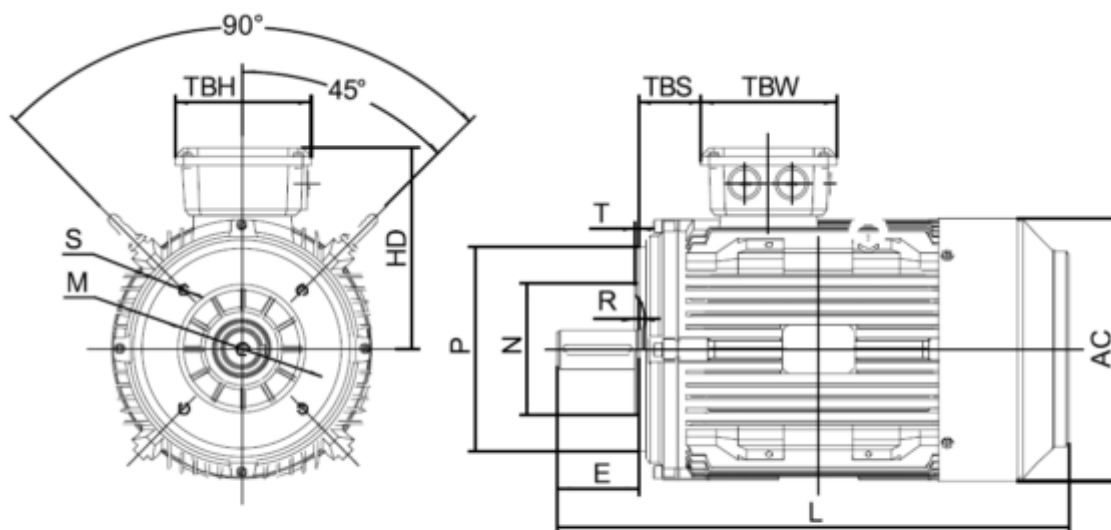

# Data Sheet

Article number: 250300750425

Description: Kleedrive T3C 132M-4 7.5KW 1400 rpm  
3x400/690V 50HZ IP55 B14 Eff=90,4%

## Measures

AA = 263	K = Ø12	TBW = 134
AC = Ø259	L = 5005	
AD = 332	M = 165	
D = Ø38	N = 130	
E = 80	P = 200	
F = 10	S = 3.5	
G = 33	TBH = 134	
HD = 200	TBS = 61.5	